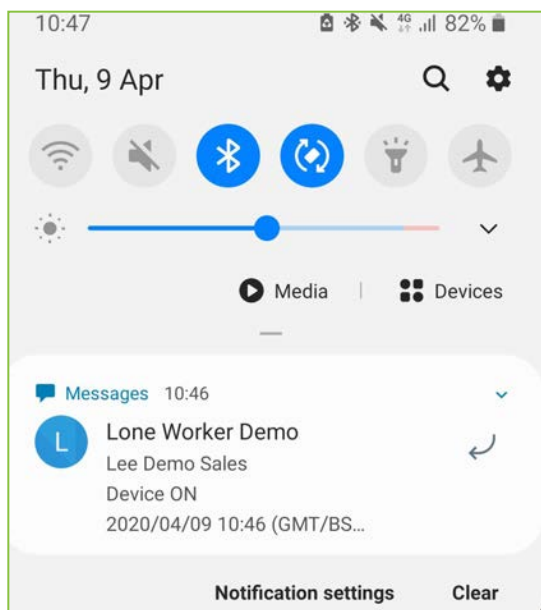

QVIS MONITORING - PORTAL

Monitor your family members via the **FREE PORTAL** and communicate with them in case of an emergency.

The Benefits Of Using The QVIS Monitoring Portal

- FREE for life
- Simple & Easy To Use
- Portal can be used on all browser devices, ie, smart phones, tablets, ect.
- Assign up to 4 guardians

LOG ON TO HOME PAGE - www.qvismonitoring.co.uk

1. Go to www.qvismonitoring.co.uk
Select 'Portals'

2. Go to 'Lone Worker' under 'Portals'

3. Enter name & password

TEXT MESSAGE ALERT RECEIVED ON PHONE