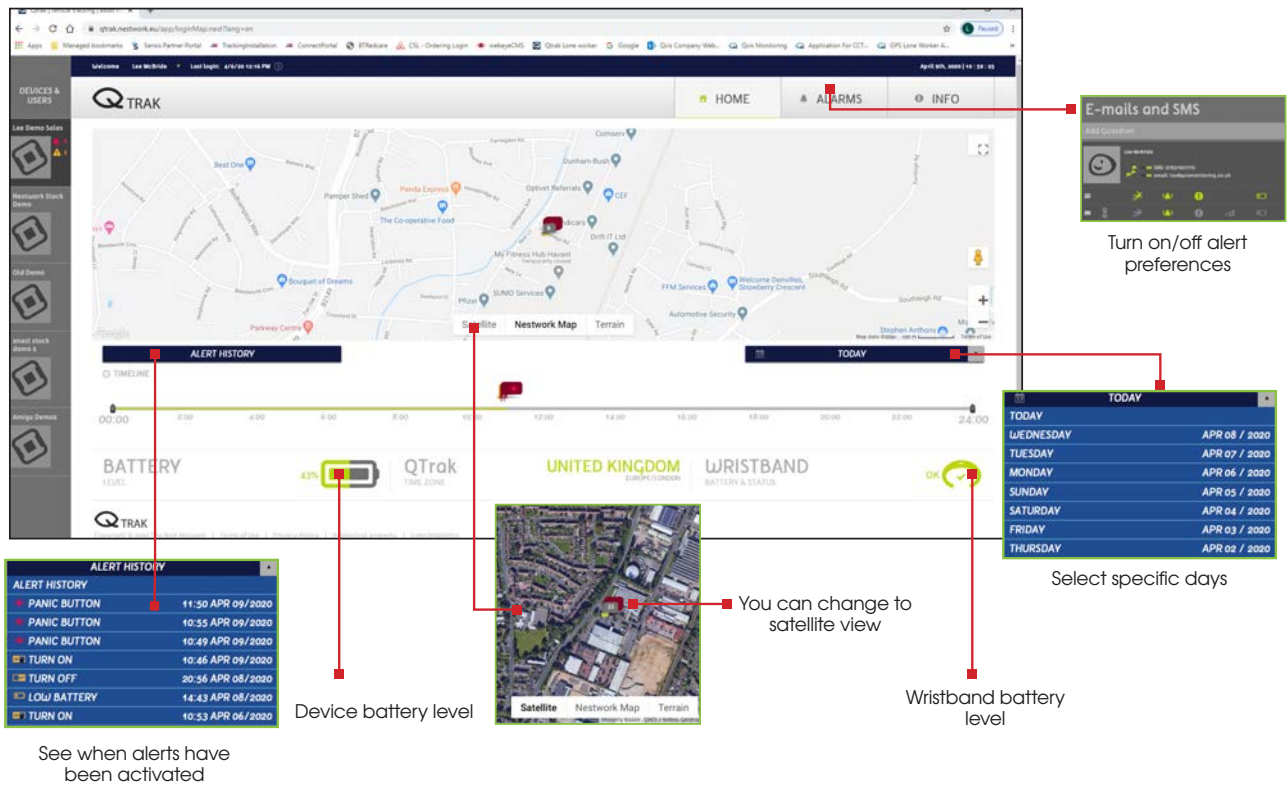

Scan QR For Direct Link To Download **FREE** QVIS Mobile App For Your Account & New Product Information, Product Demos & So Much More!

QVIS MONITORING

GOOGLE MAP LINK WHEN SELECTED FROM ALERT EMAIL SHOWING SOS LIVE LOCATION OF DEVICE.

PORTAL SHOWING ALL DETAILS ABOVE – DEVICE SWITCHED ON WITH TEXT MESSAGE ALERT / ALARM SENT BY EMAIL AND CORRESPONDING MAP DETAILS AND LIVE LOCATION EVERY 5 MINUTES. BATTERY METER ON HARDWARE.

loneworker@qvis.co.uk