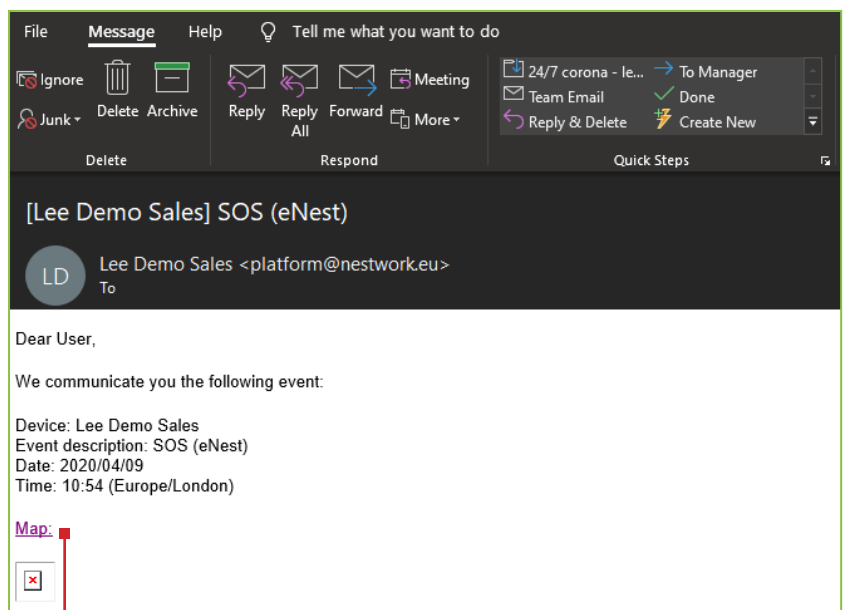

LOG ON TO HOME PAGE - www.qvismonitoring.co.uk

1. Go to www.qvismonitoring.co.uk
Select 'Portals'

2. Go to 'Lone Worker' under 'Portals'

3. Enter name & password

TEXT MESSAGE ALERT RECEIVED ON PHONE

EMAIL ALERT WITH GOOGLE MAP COORDINATES LINK

Click Link - Will take you to map - showing location of alert (next page)

Scan QR For Direct Link To Download **FREE** QVIS Mobile App For Your Account & New Product Information, Product Demos & So Much More!