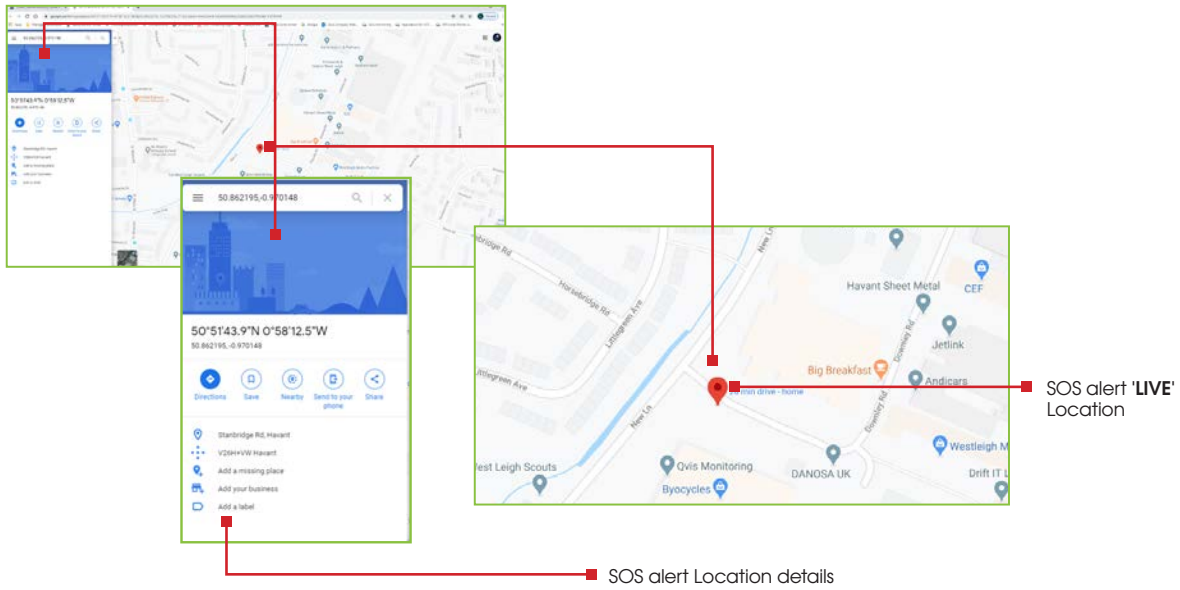

To see the a product description please visit:
<https://youtube/6F0Ng0nUVkE>

Receive an SOS text and email alert to portal guardians

Hardware (includes wristband)
(Micro data sim card required)

Allows you to monitor your family members via the **FREE PORTAL** and communicate with them in case of an emergency.

Scan QR For Direct Link To Download **FREE** QVIS Mobile App For Your Account & New Product Information, Product Demos & So Much More!

QVIS MONITORING

GOOGLE MAP LINK WHEN SELECTED FROM ALERT EMAIL SHOWING SOS LIVE LOCATION OF DEVICE.